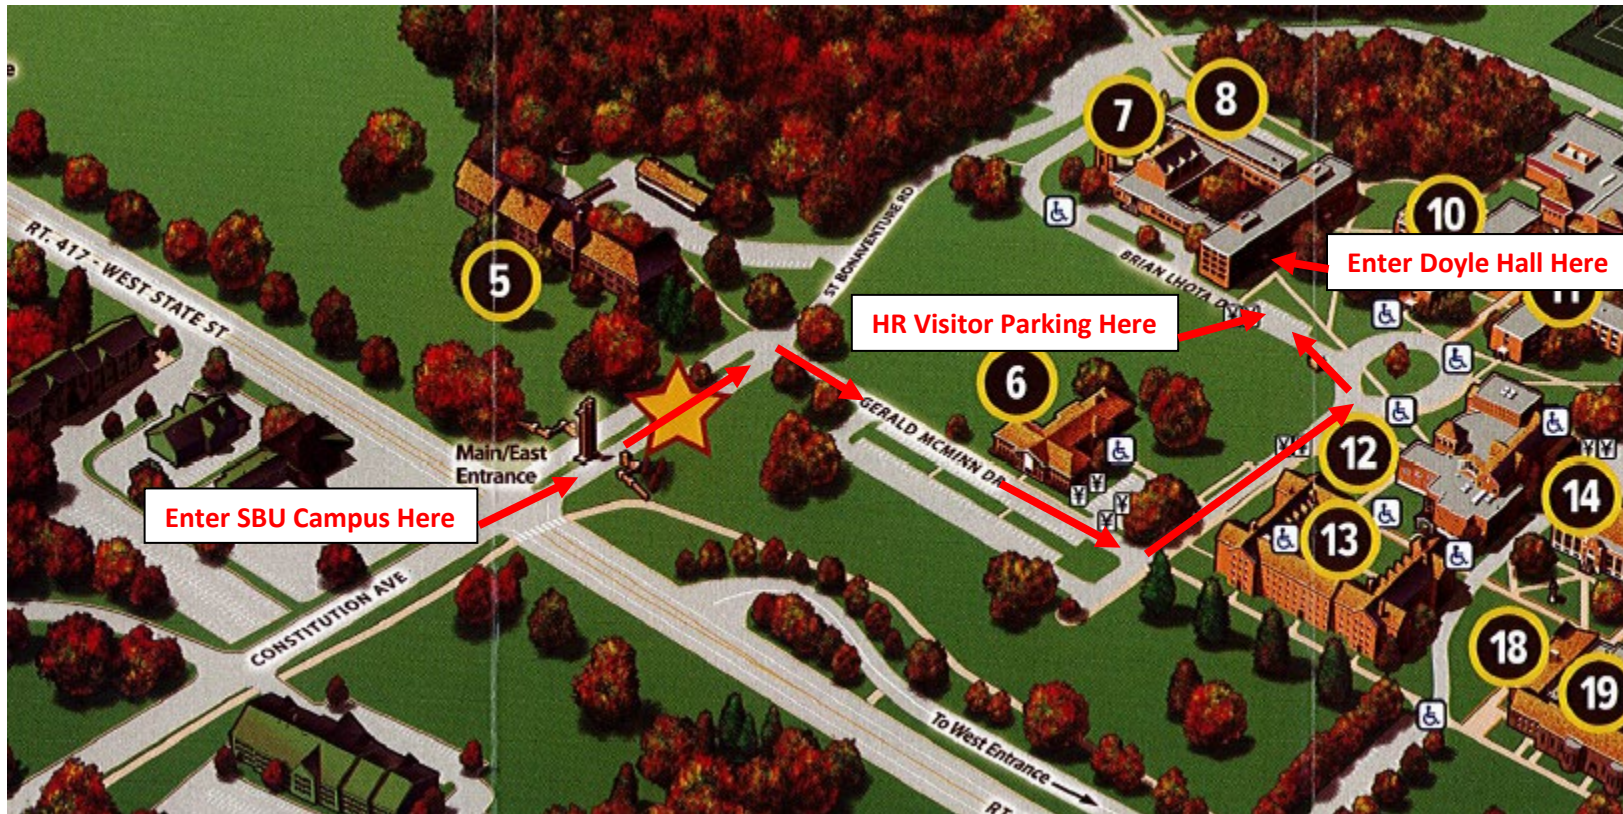

### Directions to the Office of Human Resources

#### CAMPUS LOCATIONS

- ★ Main entrance to campus
- 1. Village of St. Anthony
- 2. Francis Hall/San Damiano Room
- 3. Glen of St. Clare
- 4. Gardens of Br. Leo
- 5. Franciscan Friary
- 6. Hopkins Hall
- 7. University Chapel
- 8. Doyle Hall/Trustees Room
- 9. Richter Center (fitness)
- 10. Falconio Hall
- 11. Robinson Hall
- 12. The Regina A. Quick Center For The Arts
- 13. Devereux Hall/Garret Theater
- 14. Butler Memorial Hall
- 15. McGinley-Carney Center for Franciscan Ministry
- 16. Reilly Center/Bob Lanier Court
- 17. Friedsam Memorial Library
- 18-19. Magnano Centre (Café La Verna, Hickey Dining Hall, and Rathskeller)

**The Office of Human Resources is located in Doyle Hall.  
 Enter the side door on the northwest side of the  
 building. Turn left when you come in, and HR is the first door on the left.**